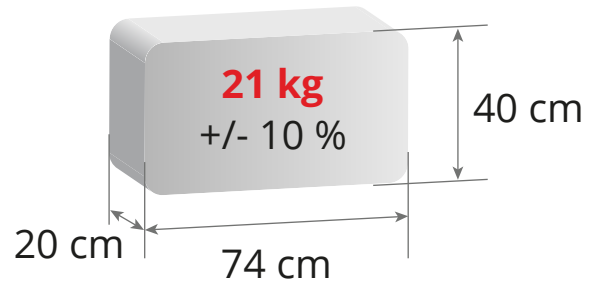

LOGISTICS

40' HC CONTAINER