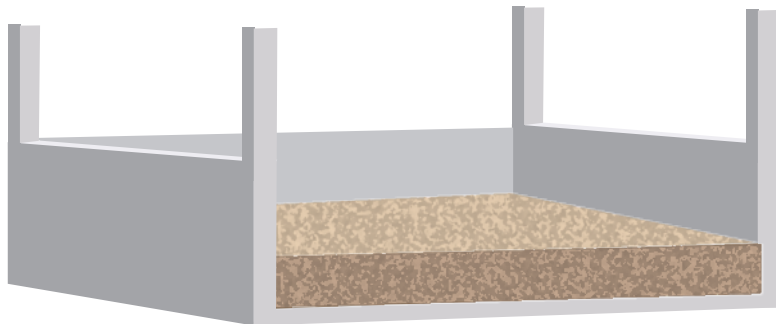

WOOD FLOUR

PRODUCT DESCRIPTION

Spanvall Wood Flour is made from pure and extra fine sawdust which has been cleaned and heat-treated. The wood flour is free from toxins and foreign bodies. The moisture content of the shavings is between 8 and 15 percent, which provides for a dry, warm and bacteria-free bedding environment and reduces occurrences of umbilical hernia. Spanvall WOOD FLOUR is especially suitable for use in the farrowing path.

High animal welfare

High absorbency capacity

Approved for use in SPF herds

Binds ammonia and moisture

100 % biodegradable

HOW TO USE

- 1 Spread a couple of handfuls of the bedding in the piglet cave before farrowing

- 2 The dosage for new-born piglets is as desired

LOGISTICS

40' HC CONTAINER

TENT TRUCK

TENT TRUCK