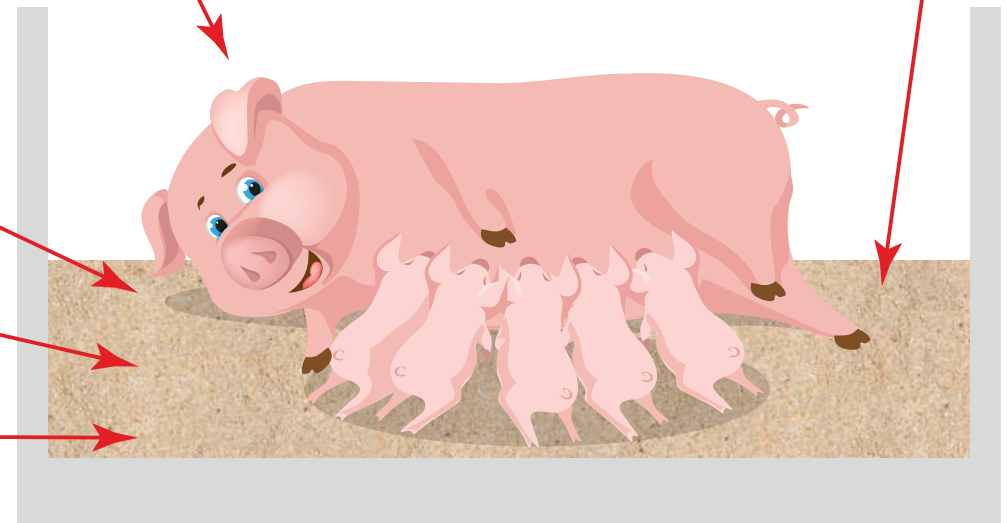

WOOD FLOUR

PRODUCT DESCRIPTION

Spanvall Wood Flour is made from pure and extra fine sawdust which has been cleaned and heat-treated. The wood flour is free from toxins and foreign bodies. The moisture content of the shavings is between 8 and 15 percent, which provides for a dry, warm and bacteria-free bedding environment and reduces occurrences of umbilical hernia. Spanvall WOOD FLOUR is especially suitable for use in the farrowing path.

High animal welfare

High absorbency capacity

Approved for use in SPF herds

Binds ammonia and moisture

100 % biodegradable

HOW TO USE

- 1 Spread a couple of handfuls of the bedding in the piglet cave before farrowing

- 2 The dosage for new-born piglets is as desired

LOGISTICS

40' HC CONTAINER

TENT TRUCK

TENT TRUCK